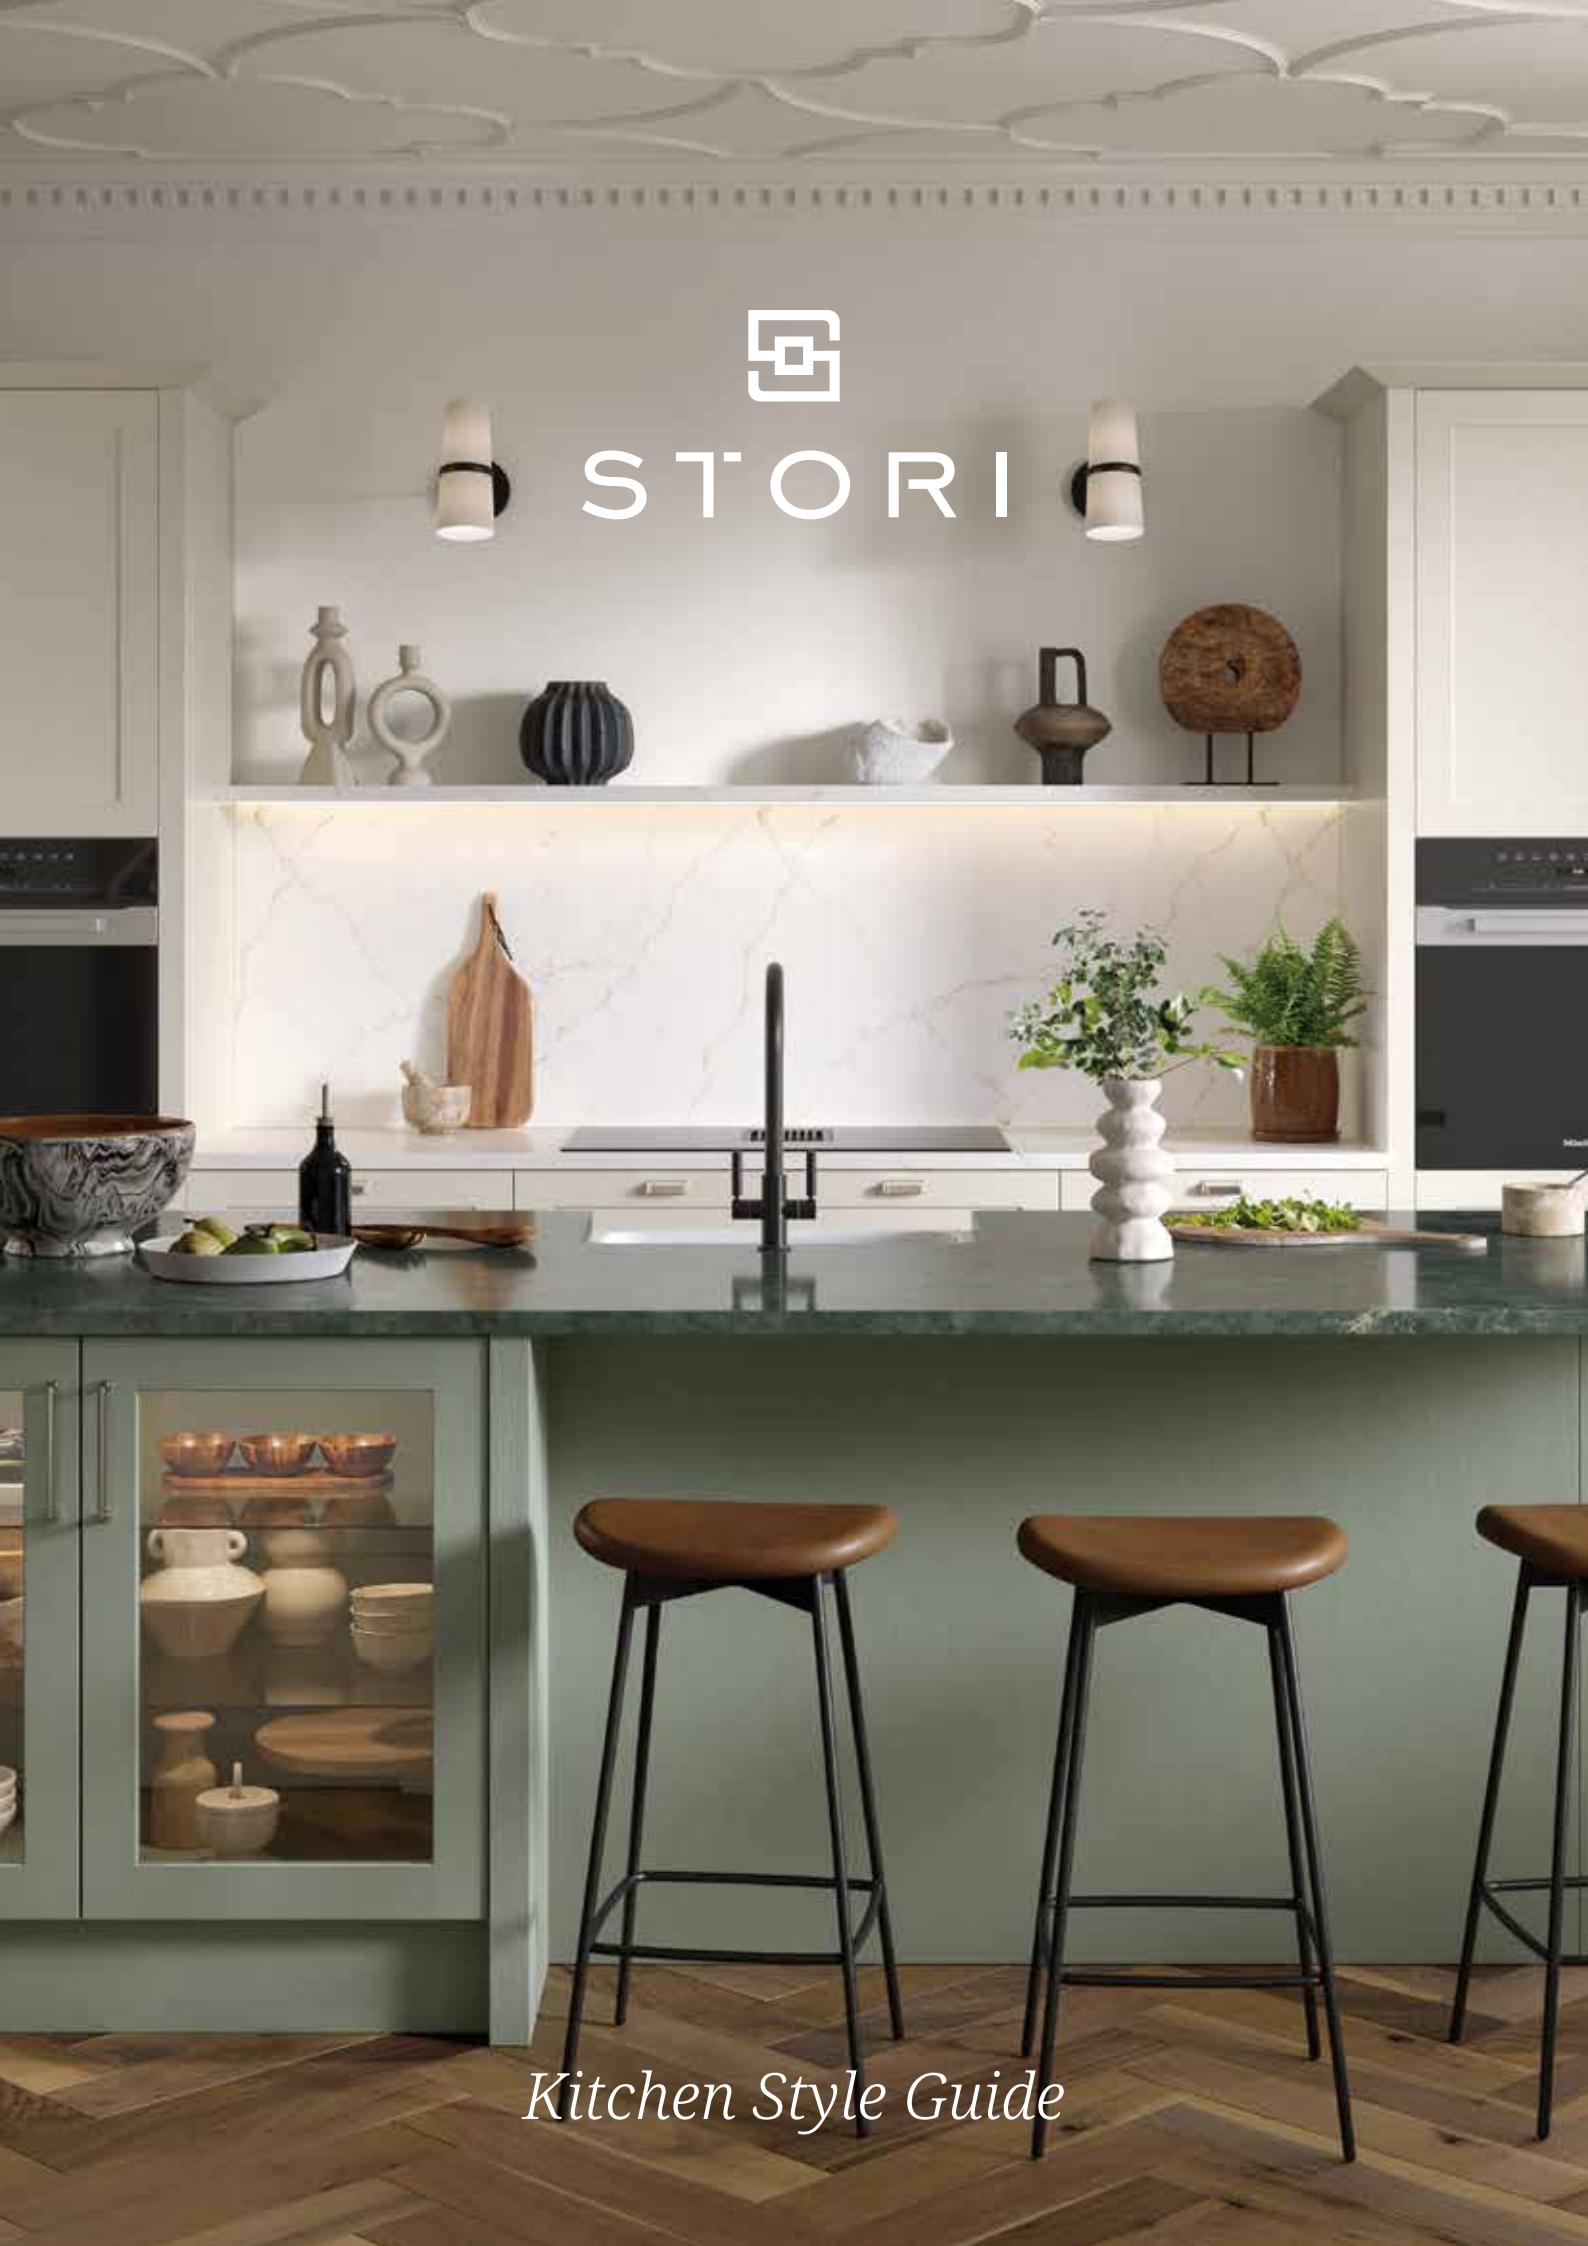

STORI

Kitchen Style Guide

Classic

A classic kitchen is the perfect combination of traditional and contemporary design concepts. The clean lines of the shaker frame blend perfectly with modern architecture and on-trend furnishings.